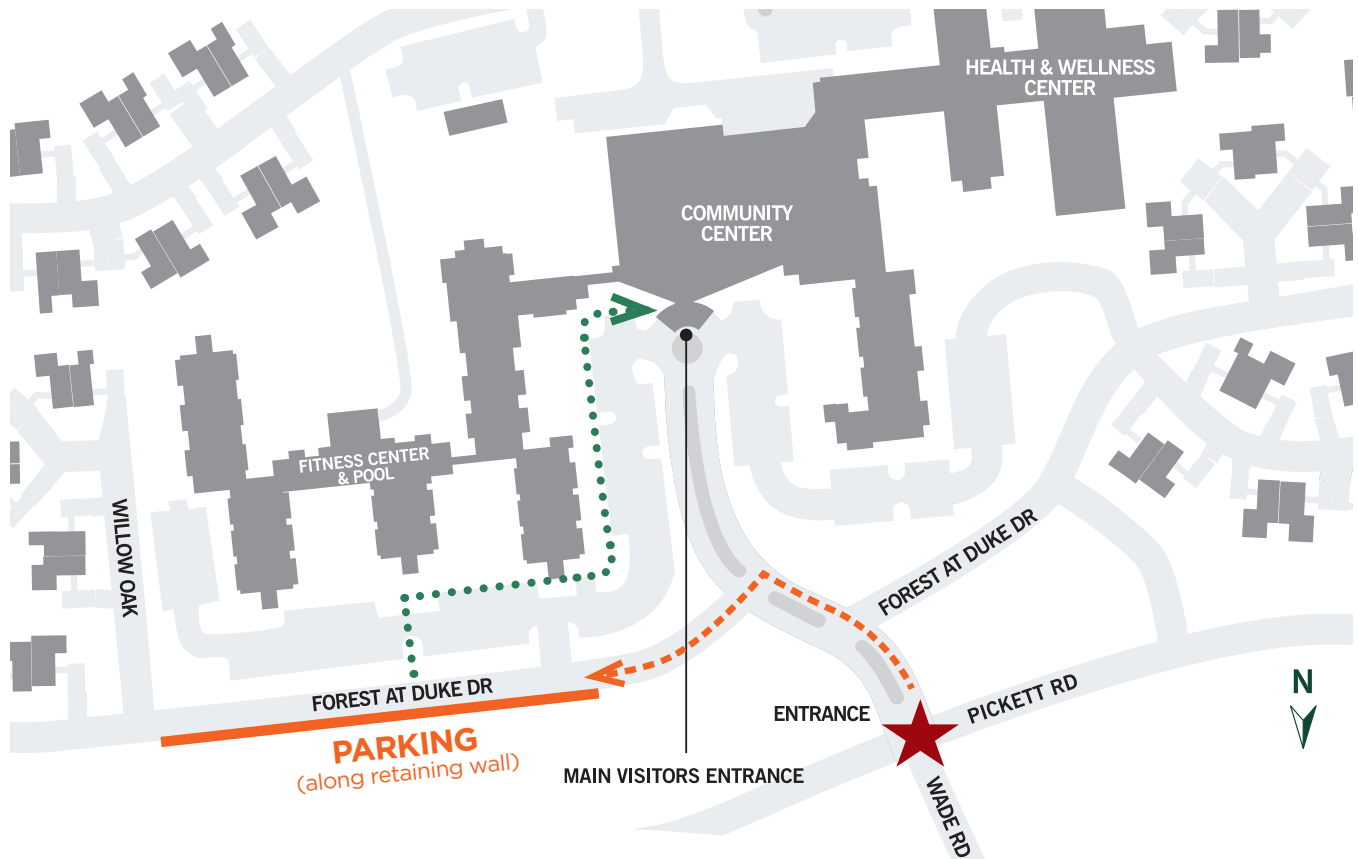

Special Events

Directions for parking

Enter at the gate of our Entrance on Pickett Road.

PARK

Take the first left onto Forest at Duke Drive and park along the retaining wall. Parking will be marked with Event Parking Signs.

WALK

Follow the sidewalk to our Main Visitors Entrance. From there you will be directed to the **Auditorium.**

Need additional directions or more info? Please call us at 919-490-8000.

THE FORESTATDUKE

2701 Pickett Road / Durham, NC 27705